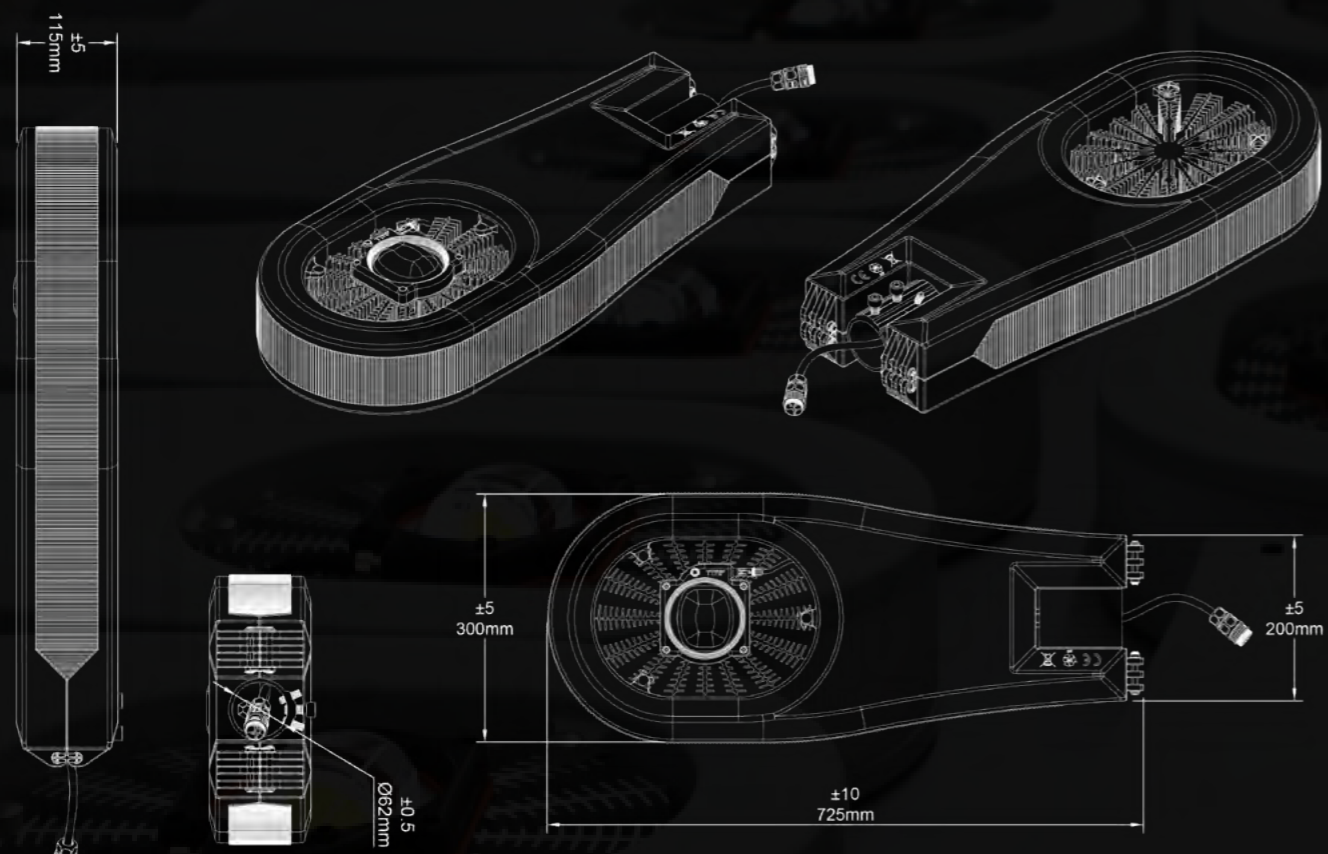

TTAF[®] | APUS[®] | 2023 v1

TODAY, TOMORROW AND FOREVER...

APUS[®]

With its unique design, APUS makes streets, plazas, alleys, and gardens more eco-friendly, colorful, and brighter.

Equipped with the ARMAGEDDON lens, APUS allows for LED replacement with just four screws. Its unique design offers every environment different power, color, and optical options. It has a fixed current output that operates in a wide voltage range, a high voltage and lightning protection system, and an IP67 LED driver. Its body is made of high-temperature and shock-resistant plastic, and it has an Anodize aluminum heatsink with a heat dissipation feature that provides maximum protection against heat. With its climate-friendly material and structure, as well as energy efficiency features, it offers a sustainable and long-lasting user experience.

APUS®

APUS[®] Technical Specifications

Apus[®] Armageddon Lens Angles

Apus 50

Apus 90

Body Material	Engineering Thermoplastic
Lens Angle	Asymmetric
Power Consumption	50W~140W
Source of Light	Armageddon
Operating Voltage	127 ~250 VAC 50/60Hz
Color Temperature	2200K~6500K
CRI	>70
IP Class	IP66
Luminous Flux (lm)	7700lm~17000lm
Product Weight	7 kg
Product Sizes	730x305x110 mm

The image shows a close-up of a modern street lamp head against a blue sky with white clouds. The lamp head is a light grey color and has a circular opening with a white grid pattern. Inside this opening, a square LED lamp is visible. The lamp has a yellowish glow and is mounted on a black frame. The lamp head is attached to a white pole. The background is a clear blue sky with scattered white clouds. The overall scene is brightly lit, suggesting a sunny day.