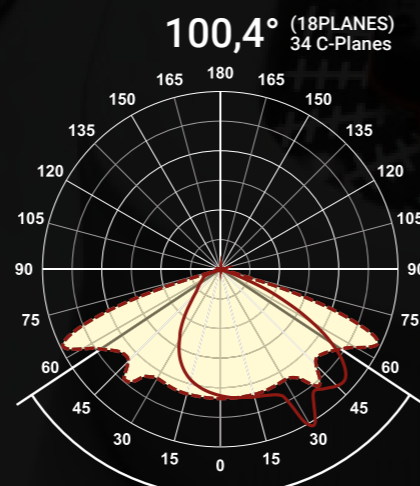

APUS®

APUS[®] Technical Specifications

Apus[®] Armageddon Lens Angles

Apus 50

Apus 90

Body Material	Engineering Thermoplastic
Lens Angle	Asymmetric
Power Consumption	50W~140W
Source of Light	Armageddon
Operating Voltage	127 ~250 VAC 50/60Hz
Color Temperature	2200K~6500K
CRI	>70
IP Class	IP66
Luminous Flux (lm)	7700lm~17000lm
Product Weight	7 kg
Product Sizes	730x305x110 mm

The image shows a close-up of a modern street lamp head against a blue sky with white clouds. The lamp head is a light grey color and has a circular opening with a white grid pattern. Inside this opening, a square LED lamp is visible. The lamp has a yellowish glow and is mounted on a black frame. The lamp head is attached to a white pole. The background is a clear blue sky with scattered white clouds. The overall scene is brightly lit, suggesting a sunny day.