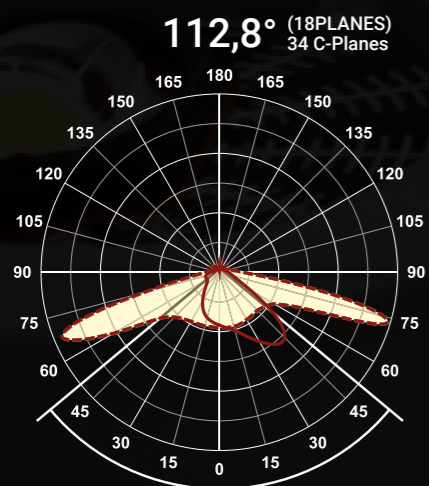

APUS®

APUS[®] Technical Specifications

Apus[®] Armageddon Lens Angles

Apus 50

Apus 90

Body Material	Engineering Thermoplastic
Lens Angle	Asymmetric
Power Consumption	50W~140W
Source of Light	Armageddon
Operating Voltage	127 ~250 VAC 50/60Hz
Color Temperature	2200K~6500K
CRI	>70
IP Class	IP66
Luminous Flux (lm)	7700lm~17000lm
Product Weight	7 kg
Product Sizes	730x305x110 mm

The image shows a close-up of a modern street lamp head against a blue sky with white clouds. The lamp head is a light grey color and has a circular opening with a white grid pattern. Inside this opening, a square LED lamp is visible. The lamp has a yellowish glow and is mounted on a black frame. The lamp head is attached to a white pole. The background is a clear blue sky with scattered white clouds. The overall scene is brightly lit, suggesting a sunny day.