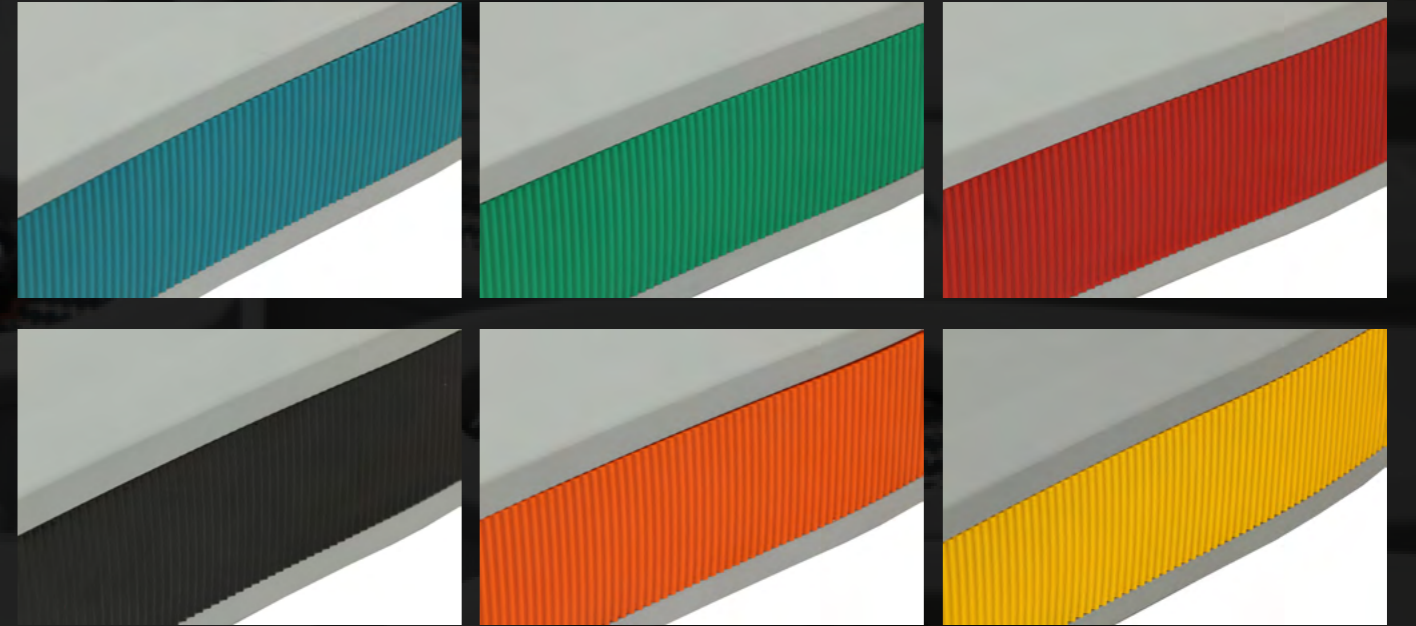

The image shows a close-up of a modern street lamp head against a blue sky with white clouds. The lamp head is a light grey color and has a circular opening with a white grid pattern. Inside this opening, a square LED lamp is visible. The lamp has a yellowish glow and is mounted on a black frame. The lamp head is attached to a white pole. The background is a clear blue sky with scattered white clouds. The overall scene is brightly lit, suggesting a sunny day.

ARMAGEDDON[®]

Replaceable Led Lamp

Colorful Decorative
Light Tape

Ø40mm~Ø60mm
Mounting Connection

Robust Copolymer
Body

APUS[®] Colour Options

Design Your APUS[®]

With TTAF's customizable concept, you can determine the design of your APUS[®]. One of the most distinguishing features of APUS[®] from other lighting fixtures is that it can be personalized for the user. You can choose the pattern or color according to your preference and create your design on APUS[®] with different decorative strip color options.