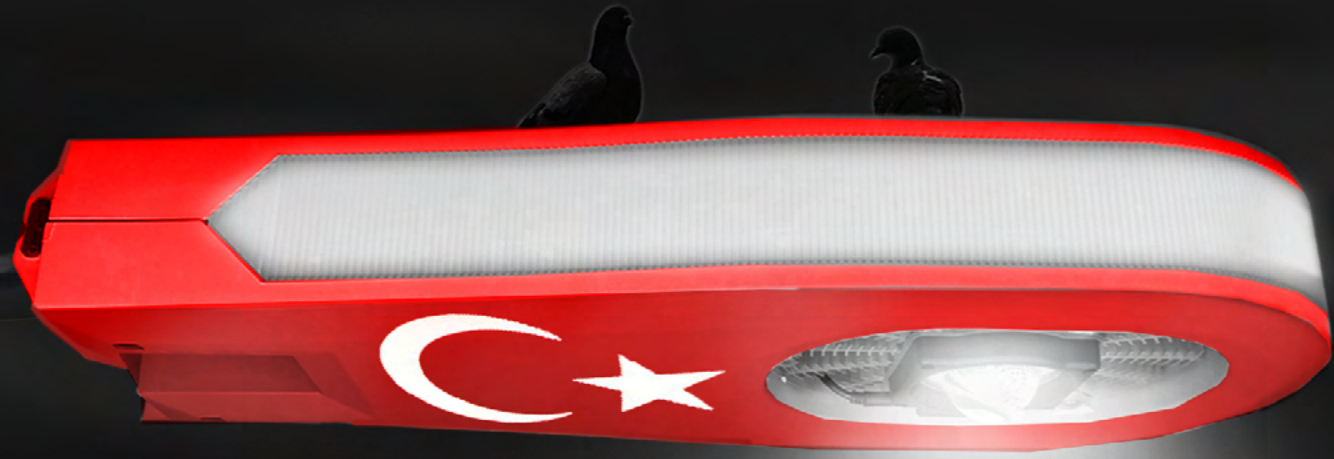

TTAF[®] | APUS[®] | 2023 v1

TODAY, TOMORROW AND FOREVER...

APUS[®]

With its unique design, APUS makes streets, plazas, alleys, and gardens more eco-friendly, colorful, and brighter.

Equipped with the ARMAGEDDON lens, APUS allows for LED replacement with just four screws. Its unique design offers every environment different power, color, and optical options. It has a fixed current output that operates in a wide voltage range, a high voltage and lightning protection system, and an IP67 LED driver. Its body is made of high-temperature and shock-resistant plastic, and it has an Anodize aluminum heatsink with a heat dissipation feature that provides maximum protection against heat. With its climate-friendly material and structure, as well as energy efficiency features, it offers a sustainable and long-lasting user experience.

The image shows a close-up of a modern street lamp head against a blue sky with white clouds. The lamp head is a light grey color and has a circular opening with a white grid pattern. Inside this opening, a square LED lamp is visible. The lamp has a yellowish glow and is mounted on a black frame. The lamp head is attached to a white pole. The background is a clear blue sky with scattered white clouds. The overall scene is brightly lit, suggesting a sunny day.

ARMAGEDDON[®]

Replaceable Led Lamp

Colorful Decorative
Light Tape

Ø40mm~Ø60mm
Mounting Connection

Robust Copolymer
Body

APUS[®] Colour Options

Design Your APUS[®]

With TTAF's customizable concept, you can determine the design of your APUS[®]. One of the most distinguishing features of APUS[®] from other lighting fixtures is that it can be personalized for the user. You can choose the pattern or color according to your preference and create your design on APUS[®] with different decorative strip color options.